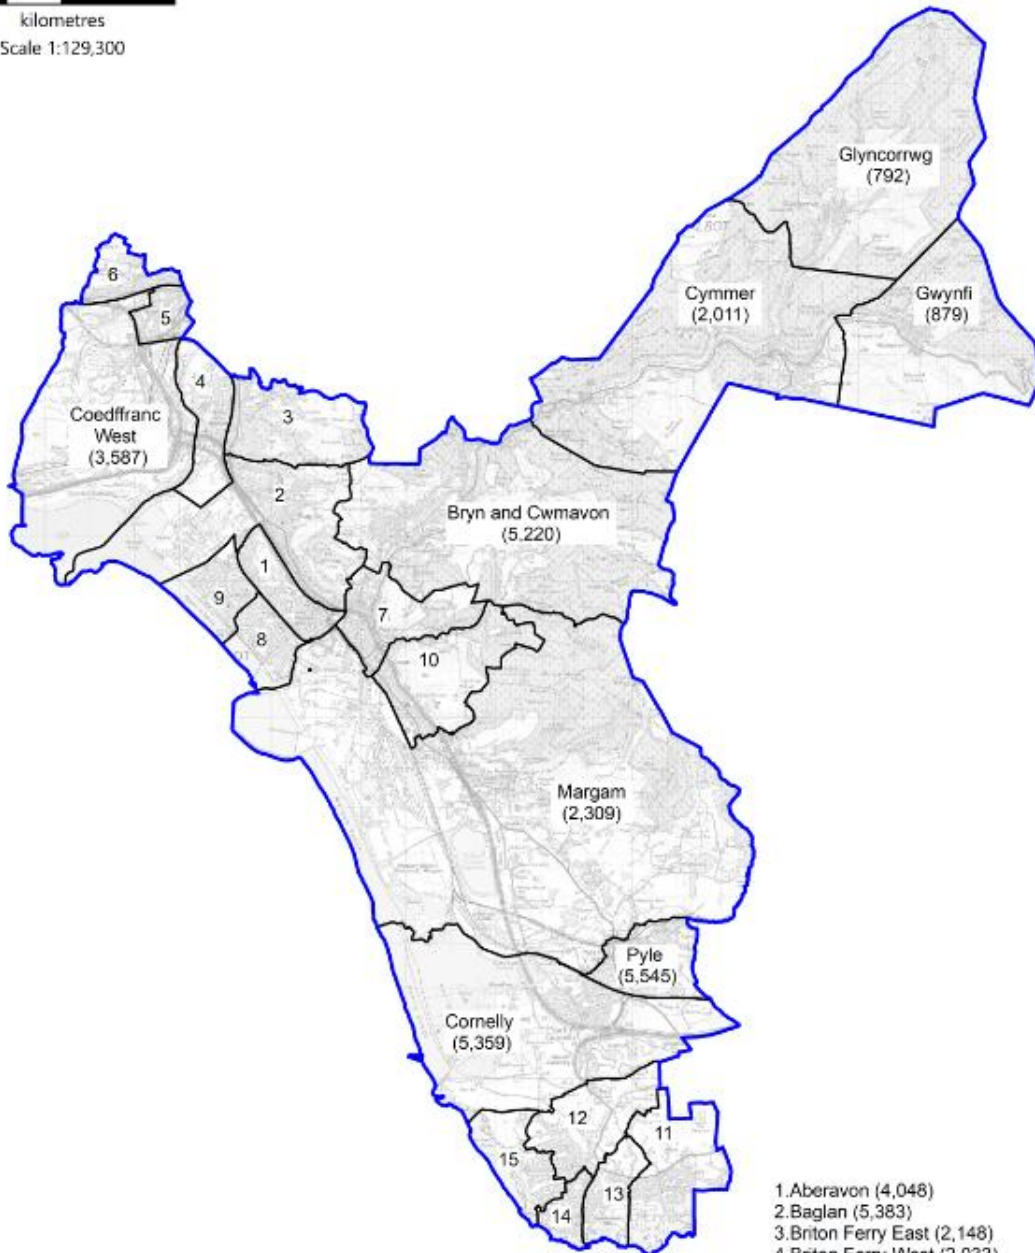

Aberafan Porthcawl

0 5
kilometres
Scale 1:129,300

1. Aberavon (4,048)
2. Baglan (5,383)
3. Briton Ferry East (2,148)
4. Briton Ferry West (2,033)
5. Coedffranc Central (2,892)
6. Coedffranc North (1,811)
7. Port Talbot (4,342)
8. Sandfields East (5,038)
9. Sandfields West (4,917)
10. Tai-bach (3,643)
11. Newton (3,035)
12. Nottage (2,741)
13. Porthcawl East Central (2,580)
14. Porthcawl West Central (2,967)
15. Rest Bay (1,990)

Comisiwn Ffiniau
i Gymru
Boundary Commission
for Wales